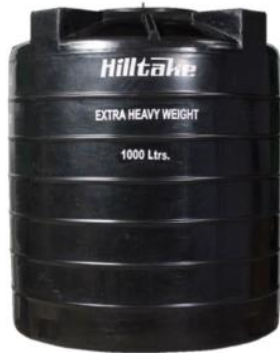

Hilltake SS
304. FOOD GRADE STAINLESS STEEL TANK

BLOW MOLDED TANK

Features:

- Long Lasting • Latest Technology
- Extremely Light Weight • HDPE Blow Molded
- Available in many colors
- Hygienic & Food Grade Quality
- 50% Replacement Value (Before Taxable amount)
- Lifelong warranty against manufacturing defects

UNBREAKABLE

Distributor/Dealers:

BLOW MOLDED TANK

Liters	Price Per Pcs (NRs.)		Height	Diameter ϕ	Manhole Diameter ϕ
	Black	Color			
500	11/-	11.50/-	39.9"	33.9"	16.4"
750	11/-	11.50/-	37.0"	41.9"	16.4"
1000	11/-	11.50/-	50.0"	41.9"	16.4"
1500	11/-	11.50/-	46.7"	52.7"	16.4"
2000	11/-	11.50/-	60.4"	52.7"	16.4"
2500	11/-	11.50/-	74.2"	52.7"	16.4"

Price Including all Taxes

Liters	Price Per Pcs (NRs.)	Height	Diameter ϕ	Manhole Diameter ϕ
500	14,000/-	54.5"	28.8"	16.8"
1000	21,000/-	58"	39.2"	16.8"
1500	32,000/-	62.8"	49.2"	16.8"
2000	39,000/-	88"	49.2"	16.8"
3000	58,000/-	74.4"	64"	22.8"

FREE Stainless Steel Stand | Price Including all Taxes | NOW WITH FREE Overflow Control Switch

ROTO MOLDED TANK

Liters	Specifications			
	Height	Diameter ϕ	Manhole Diameter ϕ	
100	28"	18"	12"	
200	24"	28"	12"	
300	35"	28.5"	12"	
500	37"	36"	15"	
750	43"	39"	15"	
1000	49.5"	43"	15"	
1500	52.5"	50"	15"	
2000	64.5"	51"	15"	
3000	65.5"	63"	15"	
4000	85.5"	63"	15"	
5000	88"	70"	15"	
7500	122.5"	70"	18.5"	
10000	126.5"	80"	18.5"	